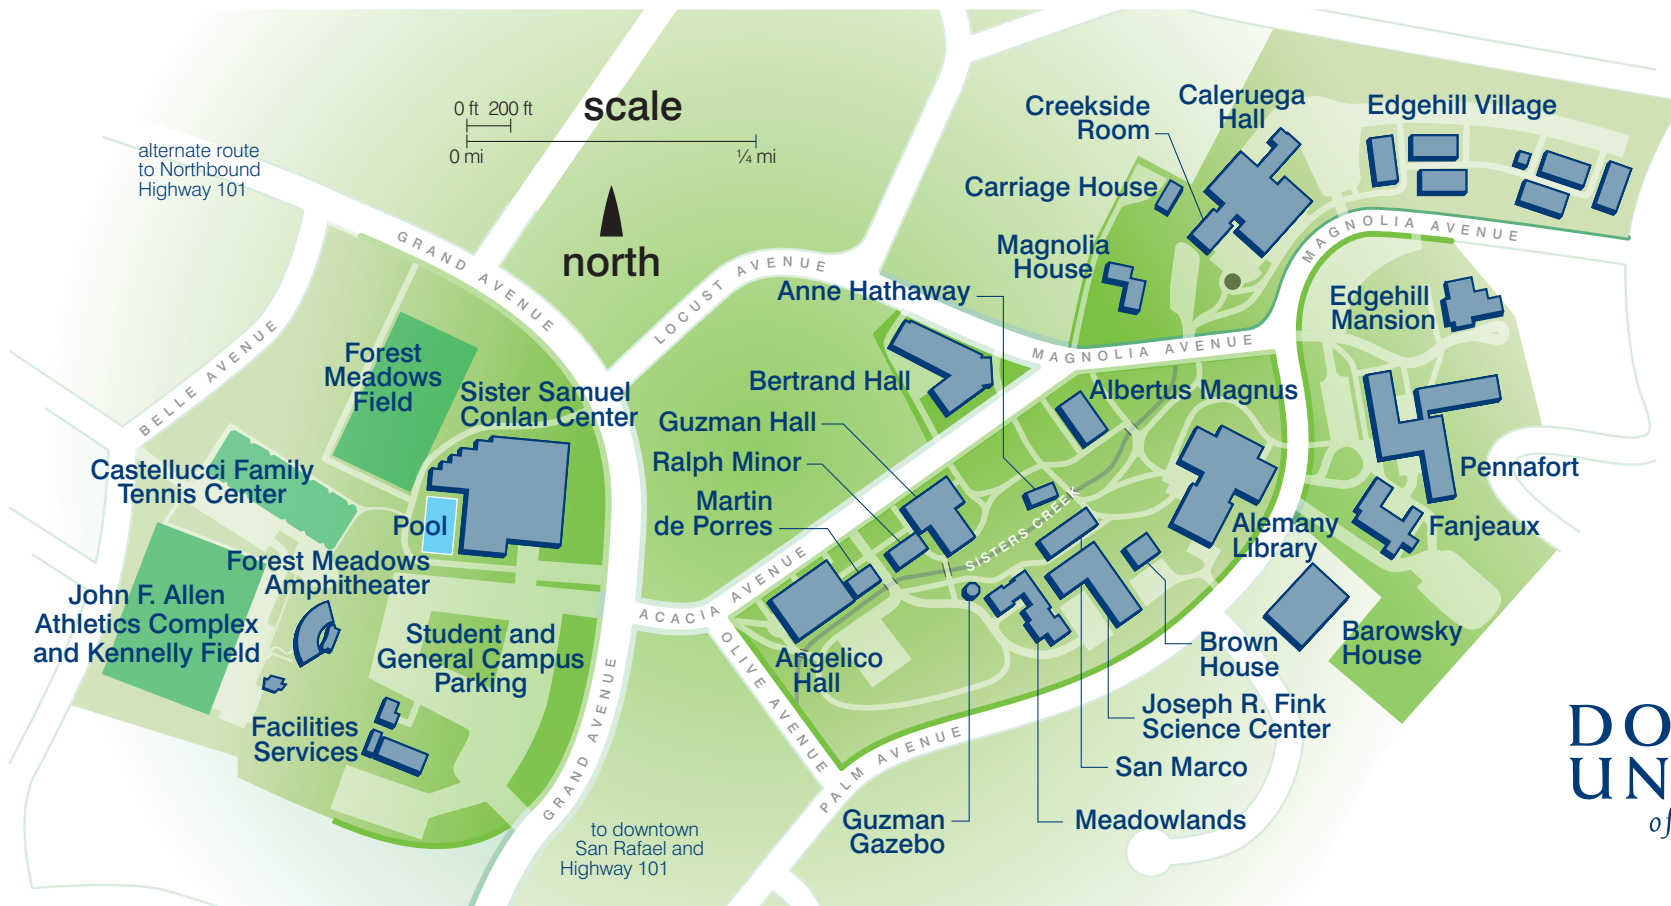

CAMPUS MAP AND DIRECTORY

**DOMINICAN
UNIVERSITY**
of CALIFORNIA
1890

Academic Affairs	Guzman Hall	Business Services	Bertrand Hall	Guzman Lecture Hall	Guzman Hall	Public Relations	Guzman Hall
Academic Support Services	Bertrand Hall	Campus Ministry	Edgehill Mansion	Gymnasium	Conlan Center	Purchasing	Bertrand Hall
Admissions	Magnolia House	Career Services	Bertrand Hall	Health Center	Guzman Hall	Registrar	Bertrand Hall
Advancement	Guzman Hall	Chapel	Edgehill Mansion	Housing Office (Residential Life)	Bertrand Hall	Residence Halls	Edgehill Village, Fanjeaux, Meadowlands, and Pennafort
Alumni Relations	Edgehill Mansion	Chief Academic Officer	Guzman Hall	Human Resources	Pennafort Hall	Security Desk	Bertrand Hall
Art Gallery	Alemanly Library	Chilly's Café	Caleruega Hall	Information Technology	Carriage House	Service-Learning	Fanjeaux Hall
School of Arts, Humanities and Social Sciences	Angelico Hall	Computer Labs	Alemanly Library	Marketing	Alemanly Library	Shield Room	Caleruega Hall
ASDU (Associated Students of Dominican University of California)	Fanjeaux Hall	Counseling Services	Bertrand Hall	Mail Services	Bertrand Hall	Student Life	Edgehill Mansion
Athletics Offices	Conlan Center	Creekside Room	Caleruega Hall	Nursing Labs	Guzman Hall	Suzuki School of Music	Angelico Hall
Bon Appétit	Conlan Center	School of Education and Counseling Psychology	Bertrand Hall	President	Martin de Porres and Ralph Minor	Swimming Pool	Conlan Center
Bookstore	Caleruega Hall	ELS Language Centers	Pennafort Hall	President's Residence	Anne Hathaway	Teaching and Learning Center	Bertrand Hall
School of Business and Leadership	Bertrand Hall	Financial Aid	Bertrand Hall		Guzman Hall	Weight Room/Multipurpose Room	Conlan Center
					Barowsky House