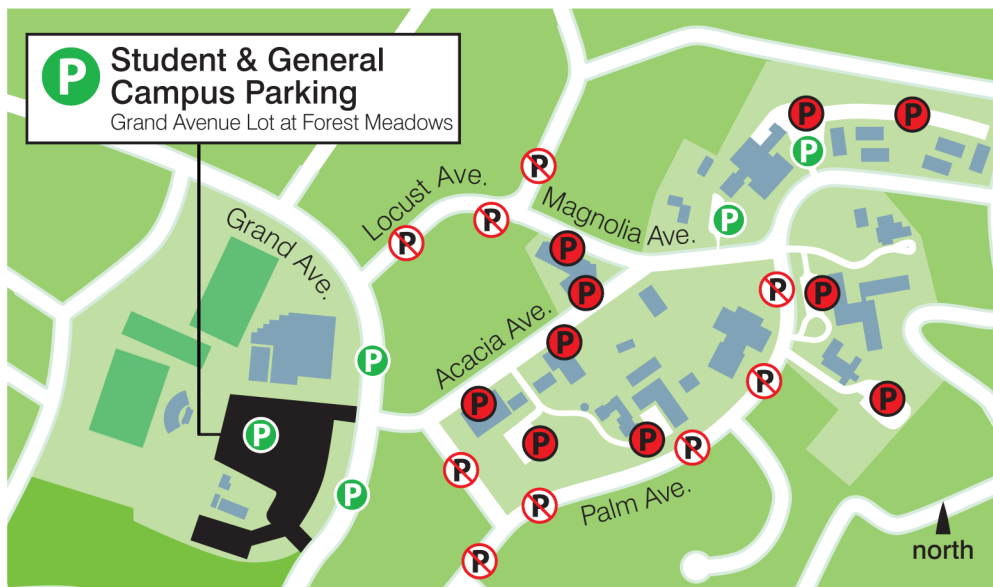

Parking Map

free permit only residential (no parking)

Public Transportation

to
San Rafael
Transit
Center

from San Francisco Airport 415-461-4222 www.marinairporter.com
Marin Airporter buses leave from the lower level on the hour and the half-hour from 5:00 a.m. to midnight every day. Transfer at Larkspur Landing to the free shuttle to the San Rafael Transit Center.

from Oakland Airport 707-837-8700 www.airportexpressinc.com
Airport Express buses leave every other hour on the even hour from 6:00 a.m. to midnight every day and stop at the San Rafael Transit Center.

by Bus 415-455-2000 www.goldengatetransit.org
Golden Gate Transit provides service to the San Rafael Transit Center from points in San Francisco, Sonoma, and Marin counties, and from Richmond and the El Cerrito BART Station in the East Bay.

from
San Rafael
Transit
Center
to
Dominican
Campus

by Bus 415-455-2000 www.goldengatetransit.org
Golden Gate Transit Bus 33 (San Rafael-Marin Civic Center) leaves hourly from 7:55 a.m. to 4:55 p.m., Monday through Friday (except holidays). It stops at the corner of Grand and Acacia Avenues.

by Taxi **Belaire Cab** 415-456-1313 **Radio Cab** 415-485-1234
Taxi service is available at the San Rafael Transit Center taxi stand.

by Foot
The Campus is about a mile from the San Rafael Transit Center. Go east on Third Street, turn left on Grand Avenue and proceed to Acacia.